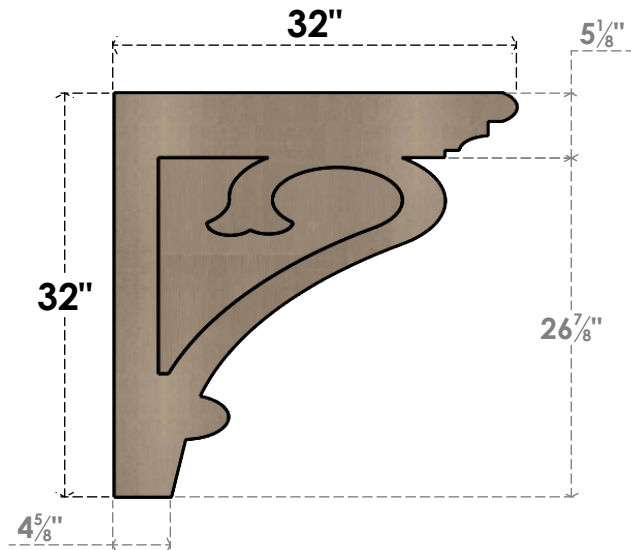

ITEM NUMBER: CORU08X32X32MAYRCPR

8"W X 32"D X 32"H SERIES 1 THIN MAYFLOWER ROUGH CEDAR TIMBERTHANE
FAUX WOOD CORBEL, PRIMED

SIDE PROFILE

FRONT PROFILE

ISOMETRIC

EKENA MILLWORK
2300 WEST MAIN ST.
CLARKSVILLE, TX 75426
TOLL FREE: 866-607-0453
WWW.EKENAMILLWORK.COM

NOTES

1. INSTALLATION TO BE COMPLETED IN ACCORDANCE WITH MANUFACTURER'S SPECIFICATIONS.
2. DRAWING MAY NOT BE TO SCALE
3. THIS DRAWING IS INTENDED FOR DESIGN AND PLANNING PURPOSES ONLY.
4. ALL INFORMATION CONTAINED HEREIN WAS CURRENT AT THE TIME OF DEVELOPMENT BUT MUST BE REVIEWED AND APPROVED BY THE PRODUCT MANUFACTURER TO BE CONSIDERED ACCURATE.
5. TIMBERTHANE ARCHITECTURAL PRODUCTS ARE MADE FROM HIGH DENSITY URETHANE AND COME FACTORY PRIMED