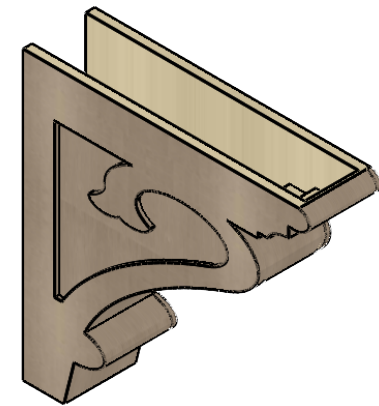

ITEM NUMBER: CORU08X32X32MAYRCPR

8"W X 32"D X 32"H SERIES 1 THIN MAYFLOWER ROUGH CEDAR TIMBERTHANE
FAUX WOOD CORBEL, PRIMED

SIDE PROFILE

FRONT PROFILE

ISOMETRIC

EKENA MILLWORK
2300 WEST MAIN ST.
CLARKSVILLE, TX 75426
TOLL FREE: 866-607-0453
WWW.EKENAMILLWORK.COM

NOTES

1. INSTALLATION TO BE COMPLETED IN ACCORDANCE WITH MANUFACTURER'S SPECIFICATIONS.
2. DRAWING MAY NOT BE TO SCALE
3. THIS DRAWING IS INTENDED FOR DESIGN AND PLANNING PURPOSES ONLY.
4. ALL INFORMATION CONTAINED HEREIN WAS CURRENT AT THE TIME OF DEVELOPMENT BUT MUST BE REVIEWED AND APPROVED BY THE PRODUCT MANUFACTURER TO BE CONSIDERED ACCURATE.
5. TIMBERTHANE ARCHITECTURAL PRODUCTS ARE MADE FROM HIGH DENSITY URETHANE AND COME FACTORY PRIMED