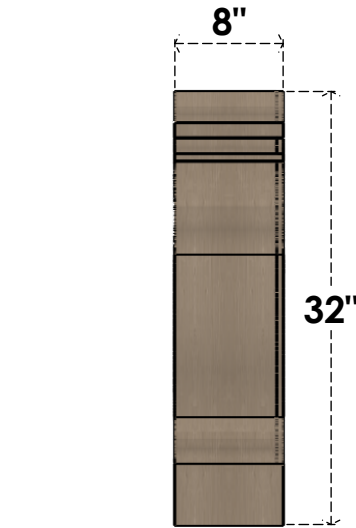

ITEM NUMBER: CORU08X32X32MAYRCPR

8"W X 32"D X 32"H SERIES 1 THIN MAYFLOWER ROUGH CEDAR TIMBERTHANE
FAUX WOOD CORBEL, PRIMED

SIDE PROFILE

FRONT PROFILE

ISOMETRIC

EKENA MILLWORK
2300 WEST MAIN ST.
CLARKSVILLE, TX 75426
TOLL FREE: 866-607-0453
WWW.EKENAMILLWORK.COM

NOTES

1. INSTALLATION TO BE COMPLETED IN ACCORDANCE WITH MANUFACTURER'S SPECIFICATIONS.
2. DRAWING MAY NOT BE TO SCALE
3. THIS DRAWING IS INTENDED FOR DESIGN AND PLANNING PURPOSES ONLY.
4. ALL INFORMATION CONTAINED HEREIN WAS CURRENT AT THE TIME OF DEVELOPMENT BUT MUST BE REVIEWED AND APPROVED BY THE PRODUCT MANUFACTURER TO BE CONSIDERED ACCURATE.
5. TIMBERTHANE ARCHITECTURAL PRODUCTS ARE MADE FROM HIGH DENSITY URETHANE AND COME FACTORY PRIMED